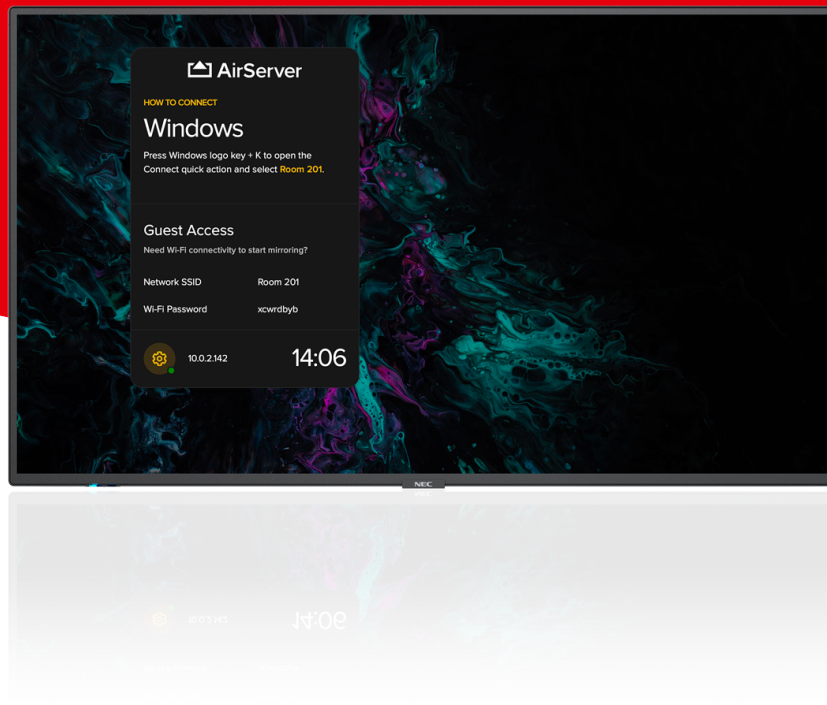

Digital Signage Display

Sharp/ NEC MultiSync M861 AirServer

- Unhindered readability – no reflections from windows or other light sources means no disruption to the visibility of signage content or meeting room presentation.
- Secure remote management – control your devices remotely and securely using NEC NaviSet Administrator 2; proactively manage maintenance requirements saving time and resources.
- Future Ready Connectivity – featuring multiple industry standard digital and analogue signal inputs for flexible integration into AV infrastructures.
- Enhanced imaging performance – advanced settings of visual parameters allow full control of brightness, colour, gamma and uniformity via the SpectraView Engine for precise, natural images.
- Mission-critical 24/7 ready operation – the selection of industrial-grade components and careful design focused on demanding usage scenarios accompany an impressive and continuous viewer experience.

Määrittelyt

NÄYTTÖMODUULIN TIEDOT

Paneelin tekniikka	IPS with Direct LED backlights
Alkuperäinen tarkkuus (Pikseliä)	3840 x 2160
Lävistäjän koko (tuumaa/cm)	86 / 217.4
Kuvasuhde	16:9
Taustavalon tekniikka	Direct LED
Kirkkaus (cd/m2)	500
Kontrastisuhde	≥ 8000:1
Vasteaika (harmaa harmaaseen ka) ms	8
Kuvakulma (H/V) 0 CR >10	178 horizontal / 178 vertical (typ. at contrast ratio 10:1)
Colour Depth [bn]	1.073 (10bit)
Haze Level [%]	Pro (28)