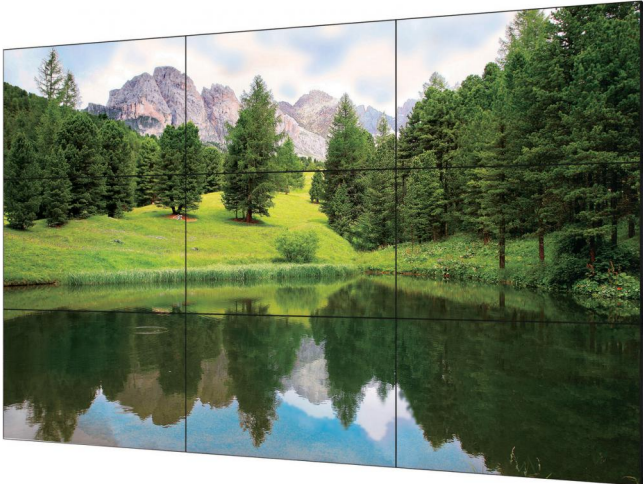

# This is Why

- ▶ 152 CM (60 INCH) DIAGONAL SCREEN SIZE
- ▶ 1.366 X 768 DOTS RESOLUTION
- ▶ 2.400 : 1 CONTRAST RATIO
- ▶ BEZEL ONLY 4,1 AND 2,4 MM (6,5 MM BETWEEN 2 MODELS)
- ▶ 24/7 50.000 HOURS LIFE TIME MAX.
- ▶ WEIGHT 45 KG
- ▶ 5 X 5 MULTI-SCREEN CAPABILITY (ENLARGEMENT) INTERNAL
- ▶ MODUL SLOT SYSTEM

The brand new PN-V601 ultra thin bezel model is mainly designed for video wall applications. This 152 cm (60") LCD-monitor can be used in a variety of signage and multi screen configurations. As a flexible solution with an almost seamless bezel, the PN-V601 sets a new standard for video wall displays.