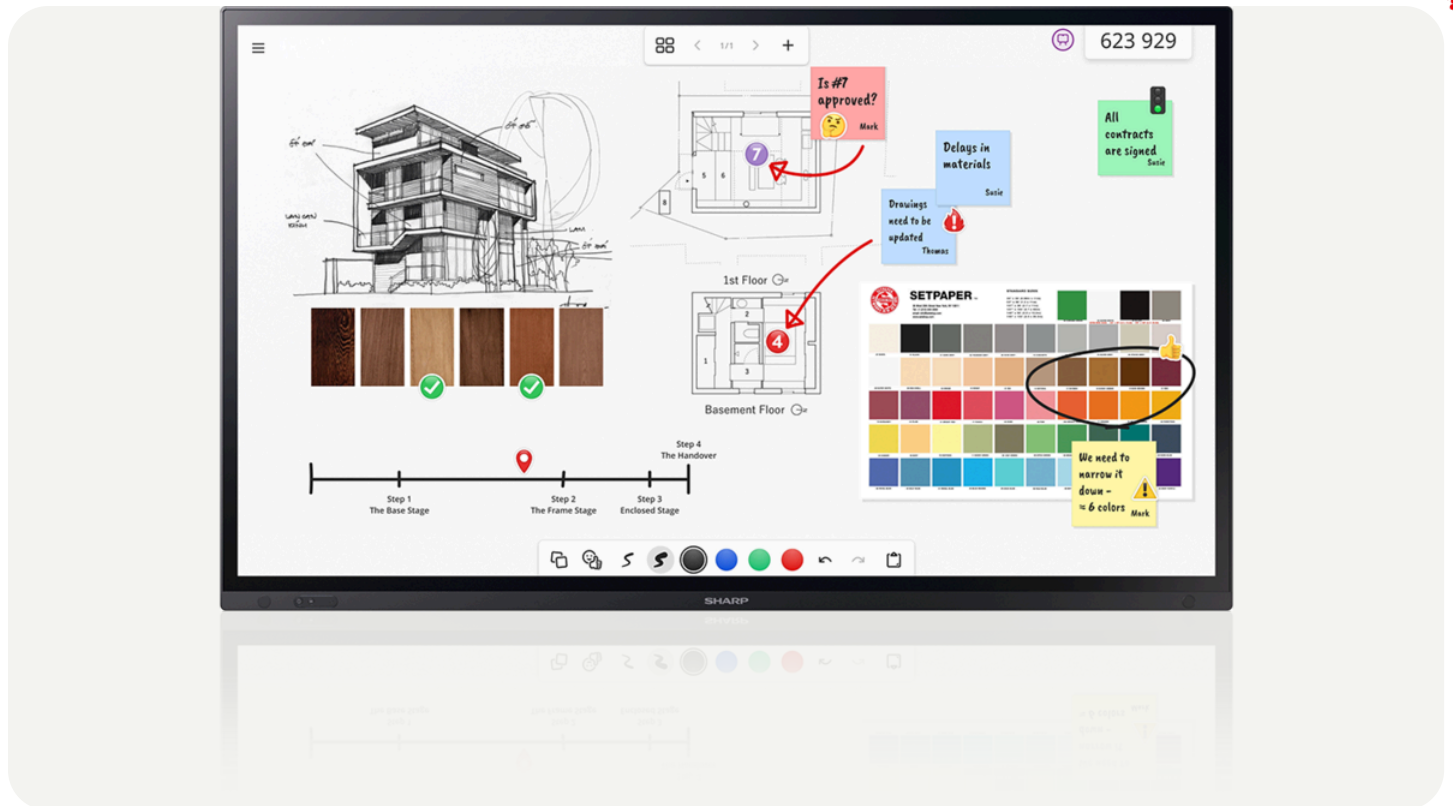

Big Pad Kosketusnäyttö

# SHARP/ NEC PN-LA652

Tyylikkäästi ja saumattomasti kokous- ja johtoryhmän huoneisiin integroitava huippuluokan PN-LA-sarja ylläpitää korkeimpia tietoturvastandardeja tarjoten samalla joustavuutta ja maksimaalista tuottavuutta.

- Most natural writing experience – InGlass™ M5 premium touch system supports patented pressure sensitivity using passive pens as well as Windows Ink and palm rejection.
- Secure by design – the non-Android platform with additional security features meets the highest IT security standards.
- Optional Windows based Intel SDM slot-in PC – driving unlimited versatility with powerful integrated computing for quick and easy access to your apps offering a secure and locked environment.
- Increase your productivity – benefit from a free one-year license for FlatFrog Board for Rooms. FlatFrog Board whiteboard software makes hybrid work easy and productive for everyone
- Energy efficiency – built-in functionality including an ambient light sensor, human presence detection and eco modes help to reduce power consumption.

Paneelin tekniikka	IPS with Direct LED backlights
Alkuperäinen tarkkuus (Pikseliä)	3840 x 2160
Kuvasuhde	16:9
Näytön suodatin	AG
Taustavalon tekniikka	LED
Kirkkaus (cd/m2)	450
Kontrastisuuhde	1200:1
Vasteaika (harmaa harmaaseen ka) ms	8
Viewing Angle [°]	178
Colour Depth [bn]	1073 (10bit)