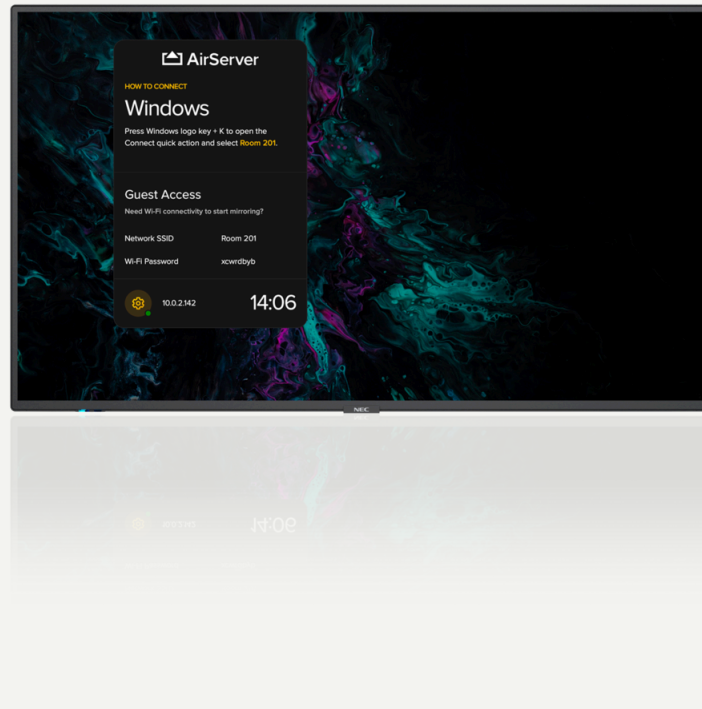

Digital Signage

SHARP/ NEC MULTISYNC M551 AIRSERVER

Perfect for meeting rooms and huddle spaces, the MultiSync AirServer models provide a sleek combination of intuitive screen sharing with professional display technology, supporting effortless collaboration.

- Modern and slim design – robust yet elegant allowing for an unobtrusive integration into any application and environment.
- Secure remote management – control your devices remotely and securely using NEC NaviSet Administrator 2; proactively manage maintenance requirements saving time and resources.
- Unhindered readability – no reflections from windows or other light sources means no disruption to the visibility of signage content or meeting room presentation.
- Mission-critical 24/7 ready operation – the selection of industrial-grade components and careful design focused on demanding usage scenarios accompany an impressive and continuous viewer experience.
- Future Ready Connectivity – featuring multiple industry standard digital and analogue signal inputs for flexible integration into AV infrastructures.