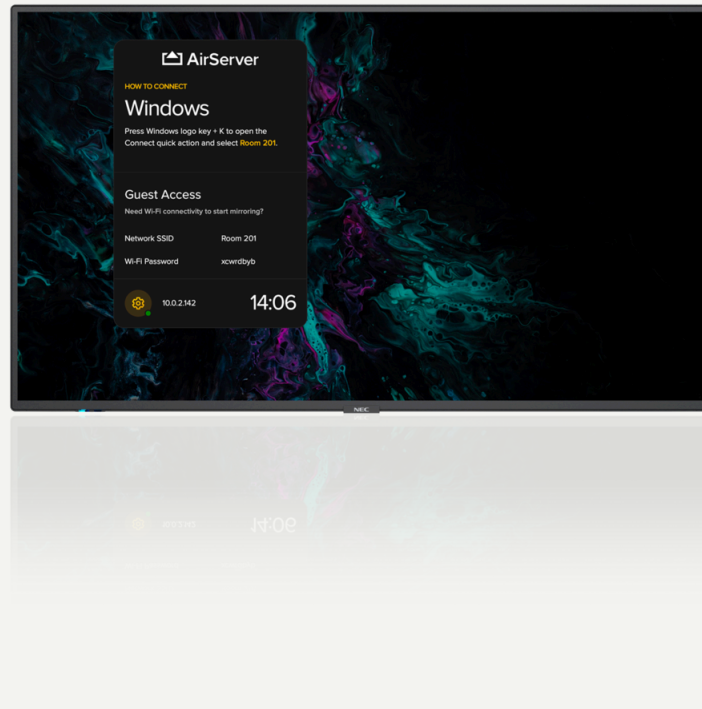

# SHARP/ NEC MULTISYNC M491 AIRSERVER

Täydellisesti kokoustiloihin ja kokoontumistiloihin sopivat MultiSync AirServer -mallit tarjoavat tyylikkään yhdistelmän intuitiivista näytön jakamista ammattimaiseen näyttötekniikkaan, mikä tukee vaivatonta yhteistyötä.

- Modern and slim design – robust yet elegant allowing for an unobtrusive integration into any application and environment.
- Secure remote management – control your devices remotely and securely using NEC NaviSet Administrator 2; proactively manage maintenance requirements saving time and resources.
- Unhindered readability – no reflections from windows or other light sources means no disruption to the visibility of signage content or meeting room presentation.
- Mission-critical 24/7 ready operation – the selection of industrial-grade components and careful design focused on demanding usage scenarios accompany an impressive and continuous viewer experience.
- Future Ready Connectivity – featuring multiple industry standard digital and analogue signal inputs for flexible integration into AV infrastructures.