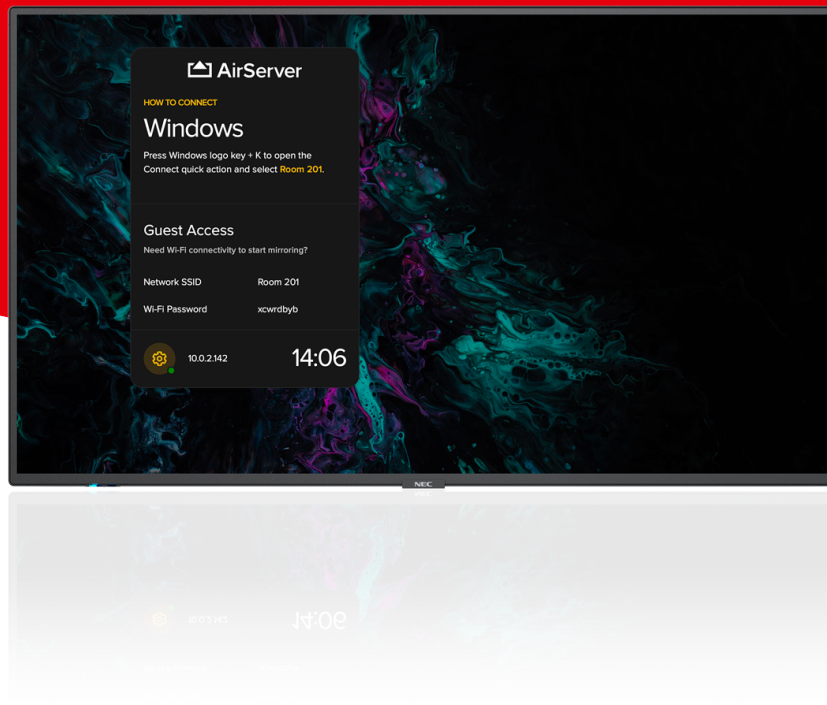

Digital Signage Display

Sharp/ NEC MultiSync M431 AirServer

- Modern and slim design – robust yet elegant allowing for an unobtrusive integration into any application and environment.
- Unhindered readability – no reflections from windows or other light sources means no disruption to the visibility of signage content or meeting room presentation.
- Future Ready Connectivity – featuring multiple industry standard digital and analogue signal inputs for flexible integration into AV infrastructures.
- Secure remote management – control your devices remotely and securely using NEC NaviSet Administrator 2; proactively manage maintenance requirements saving time and resources.
- Mission-critical 24/7 ready operation – the selection of industrial-grade components and careful design focused on demanding usage scenarios accompany an impressive and continuous viewer experience.

Määrittelyt

NÄYTTÖMODUULIN TIEDOT

Paneelin tekniikka	IPS with Edge LED backlights
Alkuperäinen tarkkuus (Pikseliä)	3840 x 2160
Lävistäjän koko (tuumaa/cm)	43 / 108
Kuvasuhde	16:9
Taustavalon tekniikka	Edge LED
Kirkkaus (cd/m ²)	500
Kontrastisuhde	≥ 8000:1
Vasteaika (harmaa harmaaseen ka) ms	8
Pikseliväli (mm H/V)	0.364
Kuvakulma (H/V) 0 CR >10	178 horizontal / 178 vertical (typ. at contrast ratio 10:1)
Colour Depth [bn]	1.076 (10bit)
Haze Level [%]	28