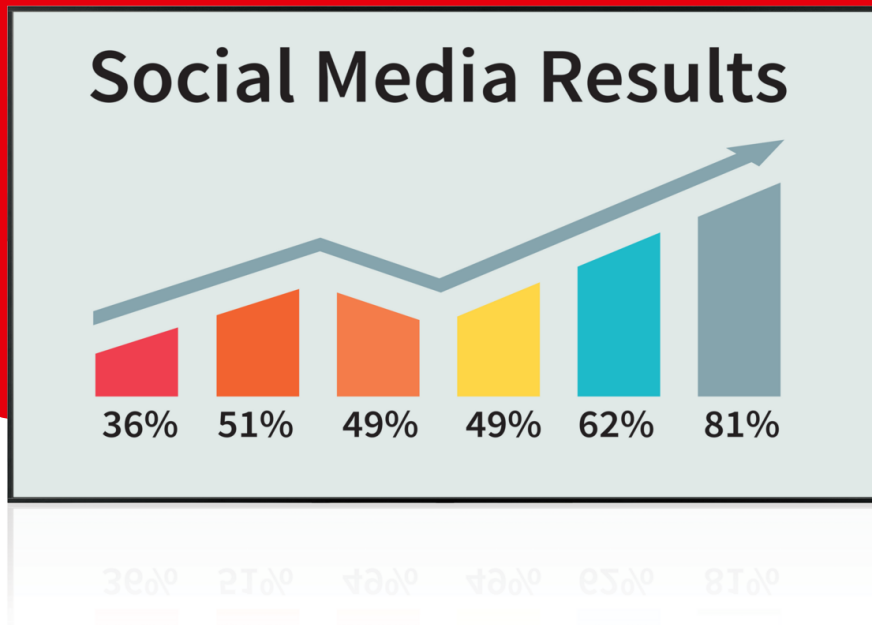

Smart large format signage and meeting room displays

PN-HB851

Create eye-catching visuals and messaging

- 85" (215,9 cm) display for professional 16/7 signage
- Powerful and flexible stand-alone operation with embedded Android 7.1 SoC
- Portrait, Landscape and Face-Down Installation Support
- SHARP E-Signage S Player Pre-Installed on Android SoC
- Multi Screen Mode: 5x5
- CEC Support for HDMI
- 3840 x 2160 pixels with 350cd/m2
- Flexible performance upgrade with Mini-OPS extension slot
- Slim Bezel Design with Speakers 10W + 10W
- Quad Screen Mode, Auto Input, Priority Input, Start Input Mode
- P in P and P by P Mode
- Wakeup via HDMI, RS232 and LAN